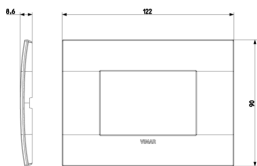

ARKÉ: Classic plate 3M metal matt graphite

19653.01

Wiring devices / Traditional wiring devices / ARKÉ / Cover plates

Classic plate 3M metal matt graphite

3-module Classic cover plate, metal, matt graphite

3 - Active

1 NR

19613 - Frame 3M +screws

- Arké lives in your time

3D