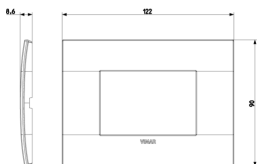

ARKÉ: Classic plate 3M metal matt titanium

19653.04

Wiring devices / Traditional wiring devices / ARKÉ / Cover plates

Classic plate 3M metal matt titanium

3-module Classic cover plate, metal, matt titanium

3 - Active

1 NR

19613 - Frame 3M +screws

- Arké lives in your time

3D