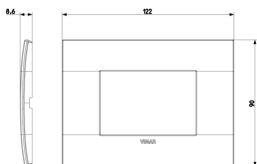

ARKÉ: Classic plate 3M metal matt champagne

19653.13

Wiring devices / Traditional wiring devices / ARKÉ / Cover plates

Classic plate 3M metal matt champagne

3-module Classic cover plate, metal, matt champagne

3 - Active

1 NR

- Arké lives in your time

3D