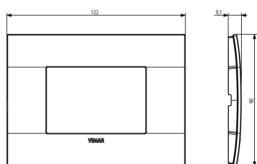

ARKÉ: Classic plate 3M Reflex smoke grey

19653.61

Wiring devices / Traditional wiring devices / ARKÉ / Cover plates

Classic plate 3M Reflex smoke grey

3-module Classic cover plate, technopolymer, Reflex smoke grey

3 - Active

10 NR

19613 - Frame 3M +screws

- Arké lives in your time

3D