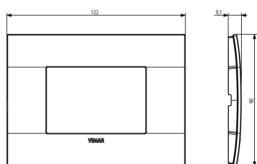

ARKÉ: Classic plate 3M Reflex orange

19653.63

Wiring devices / Traditional wiring devices / ARKÉ / Cover plates

Classic plate 3M Reflex orange

3-module Classic cover plate, technopolymer, Reflex orange

3 - Active

10 NR

- Arké lives in your time

3D