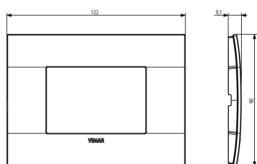

ARKÉ: Classic plate 3M Reflex sagegreen

19653.65

Wiring devices / Traditional wiring devices / ARKÉ / Cover plates

Classic plate 3M Reflex sagegreen

3-module Classic cover plate, technopolymer, Reflex sagegreen

3 - Active

10 NR

19613 - Frame 3M +screws

- Arké lives in your time

3D