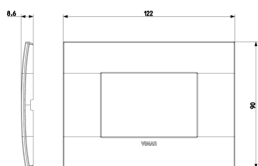

### Classic plate 3M metal polar TL

3-module Classic cover plate, metal, polar total look, white frame

3 - Active

1 NR

19613 - Frame 3M +screws

- Arké lives in your time

3D

- **Class group:** Domestic switching devices
- **Class:** Cover frame for domestic switching devices
- **Number of units:** 3
- **Mounting direction:** Horizontal and vertical
- **Number of units horizontal:** 3
- **Number of units vertical:** 1
- **Number of modules horizontal (module system):** 3
- **Number of modules vertical (module system):** 1
- **With mounting grid:** Yes
- **Suitable for subfloor installation duct box:** Yes
- **Suitable for wall duct:** Yes
- **Suitable for built-in installation:** Yes
- **Label space/information surface:** Yes
- **Material:** Metal
- **Material quality:** Other
- **Halogen free:** Yes
- **Surface protection:** Lacquered
- **Surface finishing:** Glossy
- **Colour:** White
- **RAL-number (similar):** 9016
- **Transparent:** No
- **With hinged lid:** No
- **Degree of protection (IP):** IP00
- **Type of fastening:** Clamp mounting
- **Width:** 122,00 mm
- **Height:** 90,00 mm
- **Depth:** 8,60 mm
- **Built-in width:** 122,00 mm
- **Built-in height:** 90,00 mm
- **Diameter bore hole (opening):** 0 mm
- 00. CE Marking - EU
- 01. IMQ - Italy ([download](#))
- 29. QCERT - Colombia
- 43. UKCA mark - Great Britain
- 50. Product Environm. Profile

8 007352538191

8007352538191  
1 NR  
12.75x9.5x1.62 [cm]  
113.1 [g]

8 007352538207

8007352538207  
5 NR  
13.6x10.2x10.2 [cm]  
617.9 [g]

8 007352712492

8007352712492  
80 NR  
39.5x29.5x23 [cm]  
9,886 [g]