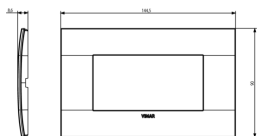

### Classic plate 4M metal matt pearl

4-module Classic cover plate, metal, matt pearl

3 - Active

1 NR

19614 - Frame 4M +screws

- Arké lives in your time

3D

- **Class group:** Domestic switching devices
- **Class:** Cover frame for domestic switching devices
- **Number of units:** 4
- **Mounting direction:** Horizontal and vertical
- **Number of units horizontal:** 4
- **Number of units vertical:** 1
- **Number of modules horizontal (module system):** 4
- **Number of modules vertical (module system):** 1
- **With mounting grid:** Yes
- **Suitable for subfloor installation duct box:** Yes
- **Suitable for wall duct:** Yes
- **Suitable for built-in installation:** Yes
- **Label space/information surface:** Yes
- **Material:** Metal
- **Material quality:** Other
- **Halogen free:** Yes
- **Surface protection:** Lacquered
- **Surface finishing:** Matt
- **Colour:** White
- **RAL-number (similar):** 9016
- **Transparent:** No
- **With hinged lid:** No
- **Degree of protection (IP):** IP00
- **Type of fastening:** Clamp mounting
- **Width:** 144,50 mm
- **Height:** 90,00 mm
- **Depth:** 8,60 mm
- **Built-in width:** 144,50 mm
- **Built-in height:** 90,00 mm
- **Diameter bore hole (opening):** 0 mm
- 00. CE Marking - EU
- 01. IMQ - Italy ([download](#))
- 29. QCERT - Colombia
- 43. UKCA mark - Great Britain

8 007352446342

8007352446342  
1 NR  
15x9.6x1.6 [cm]  
132 [g]

8 007352446359

8007352446359  
5 NR  
15.75x10x10.26 [cm]  
715.06 [g]

Vimar