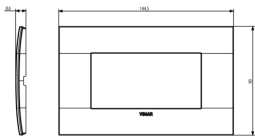

1 NR

19614 - Frame 4M +screws

- Arké lives in your time

3D

- **Class group:** Domestic switching devices
- **Class:** Cover frame for domestic switching devices
- **Number of units:** 4
- **Mounting direction:** Horizontal and vertical
- **Number of units horizontal:** 4
- **Number of units vertical:** 1
- **Number of modules horizontal (module system):** 4
- **Number of modules vertical (module system):** 1
- **With mounting grid:** Yes
- **Suitable for subfloor installation duct box:** Yes
- **Suitable for wall duct:** Yes
- **Suitable for built-in installation:** Yes
- **Label space/information surface:** Yes
- **Material:** Metal
- **Material quality:** Other

- **Halogen free:** Yes
- **Surface protection:** Metallic
- **Surface finishing:** Matt
- **Colour:** Stainless steel
- **RAL-number (similar):** 7048
- **Transparent:** No
- **With hinged lid:** No
- **Degree of protection (IP):** IP00
- **Type of fastening:** Clamp mounting
- **Width:** 144,50 mm
- **Height:** 90,00 mm
- **Depth:** 8,60 mm
- **Built-in width:** 144,50 mm
- **Built-in height:** 90,00 mm
- **Diameter bore hole (opening):** 0 mm