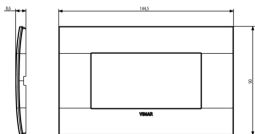

3 - Active

1 NR

19614 - Frame 4M +screws

- Arké lives in your time

3D

- **Class group:** Domestic switching devices
- **Class:** Cover frame for domestic switching devices
- **Number of units:** 4
- **Mounting direction:** Horizontal and vertical
- **Number of units horizontal:** 4
- **Number of units vertical:** 1
- **Number of modules horizontal (module system):** 4
- **Number of modules vertical (module system):** 1
- **With mounting grid:** Yes
- **Suitable for subfloor installation duct box:** Yes
- **Suitable for wall duct:** Yes
- **Suitable for built-in installation:** Yes
- **Label space/information surface:** Yes
- **Material:** Metal
- **Material quality:** Other

- **Halogen free:** Yes
- **Surface protection:** Lacquered
- **Surface finishing:** Matt
- **Colour:** Beige
- **RAL-number (similar):** 1035
- **Transparent:** No
- **With hinged lid:** No
- **Degree of protection (IP):** IP00
- **Type of fastening:** Clamp mounting
- **Width:** 144,50 mm
- **Height:** 90,00 mm
- **Depth:** 8,60 mm
- **Built-in width:** 144,50 mm
- **Built-in height:** 90,00 mm
- **Diameter bore hole (opening):** 0 mm