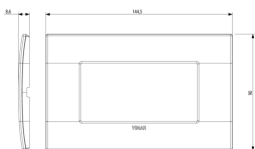

19614 - Frame 4M +screws

- Arké lives in your time

3D

- **Class group:** Domestic switching devices
- **Class:** Cover frame for domestic switching devices
- **Number of units:** 4
- **Mounting direction:** Horizontal and vertical
- **Number of units horizontal:** 4
- **Number of units vertical:** 1
- **Number of modules horizontal (module system):** 4
- **Number of modules vertical (module system):** 1
- **With mounting grid:** Yes
- **Suitable for subfloor installation duct box:** Yes
- **Suitable for wall duct:** Yes
- **Suitable for built-in installation:** Yes
- **Label space/information surface:** Yes
- **Material:** Metal
- **Material quality:** Aluminium

- **Halogen free:** Yes
- **Surface protection:** Anodised
- **Surface finishing:** Matt
- **Colour:** Aluminium
- **RAL-number (similar):** 7048
- **Transparent:** No
- **With hinged lid:** No
- **Degree of protection (IP):** IP00
- **Type of fastening:** Clamp mounting
- **Width:** 90,00 mm
- **Height:** 90,00 mm
- **Depth:** 8,60 mm
- **Built-in width:** 90,00 mm
- **Built-in height:** 90,00 mm
- **Diameter bore hole (opening):** 0 mm