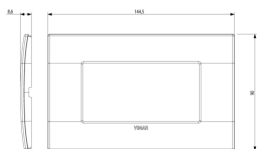

3 - Active

1 NR

19614 - Frame 4M +screws

- Arké lives in your time

3D

- **Class group:** Domestic switching devices
- **Class:** Cover frame for domestic switching devices
- **Number of units:** 4
- **Mounting direction:** Horizontal and vertical
- **Number of units horizontal:** 4
- **Number of units vertical:** 1
- **Number of modules horizontal (module system):** 4
- **Number of modules vertical (module system):** 1
- **With mounting grid:** Yes
- **Suitable for subfloor installation duct box:** Yes
- **Suitable for wall duct:** Yes
- **Suitable for built-in installation:** Yes
- **Label space/information surface:** Yes
- **Material:** Metal
- **Material quality:** Aluminium
- **Halogen free:** Yes
- **Surface protection:** Anodised
- **Surface finishing:** Matt
- **Colour:** Bronze
- **RAL-number (similar):** 1036
- **Transparent:** No
- **With hinged lid:** No
- **Degree of protection (IP):** IP00
- **Type of fastening:** Clamp mounting
- **Width:** 122,00 mm
- **Height:** 90,00 mm
- **Depth:** 8,60 mm
- **Built-in width:** 122,00 mm
- **Built-in height:** 90,00 mm
- **Diameter bore hole (opening):** 0 mm

• 29. QCERT - Colombia

8007352602052
1 NR
15x9.6x1.6 [cm]
55 [g]

8007352605008
5 NR
15.75x10x10.26 [cm]
330 [g]

Vimar