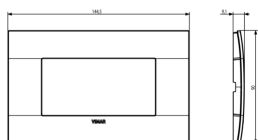

3 - Active

10 NR

19614 - Frame 4M +screws

- Arké lives in your time

3D

- **Class group:** Domestic switching devices
- **Class:** Cover frame for domestic switching devices
- **Number of units:** 4
- **Mounting direction:** Horizontal and vertical
- **Number of units horizontal:** 4
- **Number of units vertical:** 1
- **Number of modules horizontal (module system):** 4
- **Number of modules vertical (module system):** 1
- **With mounting grid:** Yes
- **Suitable for subfloor installation duct box:** Yes
- **Suitable for wall duct:** Yes
- **Suitable for built-in installation:** Yes
- **Label space/information surface:** Yes
- **Material:** Plastic
- **Material quality:** Plastic glass

- **Halogen free:** Yes
- **Surface protection:** Untreated
- **Surface finishing:** Glossy
- **Colour:** Grey
- **RAL-number (similar):** 7043
- **Transparent:** No
- **With hinged lid:** No
- **Degree of protection (IP):** IP00
- **Type of fastening:** Clamp mounting
- **Width:** 144,50 mm
- **Height:** 90,00 mm
- **Depth:** 9,10 mm
- **Built-in width:** 144,50 mm
- **Built-in height:** 90,00 mm
- **Diameter bore hole (opening):** 0 mm

- 00. CE Marking - EU
- 01. IMQ - Italy ([download](#))

- 29. QCERT - Colombia
- 43. UKCA mark - Great Britain

8007352552302
1 NR
14.5x9x0.9 [cm]
43 [g]

8007352552319
10 NR
17.1x9.8x9.9 [cm]
481 [g]

8007352642836
360 NR
59x34.5x32.5 [cm]
18,066 [g]