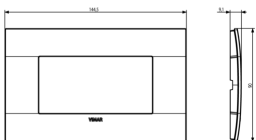

ARKÉ: Classic plate 4M Reflex orange

19654.63

Wiring devices / Traditional wiring devices / ARKÉ / Cover plates

Classic plate 4M Reflex orange

4-module Classic cover plate, technopolymer, Reflex orange

3 - Active

10 NR

19614 - Frame 4M +screws

- Arké lives in your time

3D