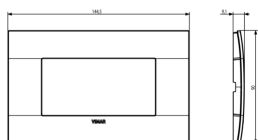

3 - Active

10 NR

19614 - Frame 4M +screws

- Arké lives in your time

3D

- **Class group:** Domestic switching devices
- **Class:** Cover frame for domestic switching devices
- **Number of units:** 4
- **Mounting direction:** Horizontal and vertical
- **Number of units horizontal:** 4
- **Number of units vertical:** 1
- **Number of modules horizontal (module system):** 4
- **Number of modules vertical (module system):** 1
- **With mounting grid:** Yes
- **Suitable for subfloor installation duct box:** Yes
- **Suitable for wall duct:** Yes
- **Suitable for built-in installation:** Yes
- **Label space/information surface:** Yes
- **Material:** Plastic
- **Material quality:** Plastic glass

- **Halogen free:** Yes
- **Surface protection:** Untreated
- **Surface finishing:** Glossy
- **Colour:** Green
- **RAL-number (similar):** 6019
- **Transparent:** No
- **With hinged lid:** No
- **Degree of protection (IP):** IP00
- **Type of fastening:** Clamp mounting
- **Width:** 144,50 mm
- **Height:** 90,00 mm
- **Depth:** 9,10 mm
- **Built-in width:** 144,50 mm
- **Built-in height:** 90,00 mm
- **Diameter bore hole (opening):** 0 mm