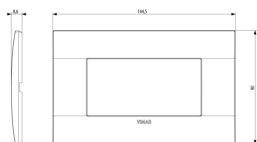

ARKÉ: Classic plate 4M technopolymer matt blue

19654.76

Wiring devices / Traditional wiring devices / ARKÉ / Cover plates

Classic plate 4M technopolymer matt blue

4-module Classic cover plate, technopolymer, matt blue

3 - Active

10 NR

19614 - Frame 4M +screws

- Arké lives in your time

3D