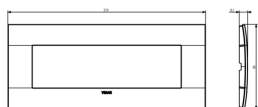

3 - Active

5 NR

19617 - Frame 7M +screws

- Arké lives in your time

3D

- **Class group:** Domestic switching devices
- **Class:** Cover frame for domestic switching devices
- **Number of units:** 7
- **Mounting direction:** Horizontal and vertical
- **Number of units horizontal:** 7
- **Number of units vertical:** 1
- **Number of modules horizontal (module system):** 7
- **Number of modules vertical (module system):** 1
- **With mounting grid:** Yes
- **Suitable for subfloor installation duct box:** Yes
- **Suitable for wall duct:** Yes
- **Suitable for built-in installation:** Yes
- **Label space/information surface:** Yes
- **Material:** Plastic
- **Material quality:** Plastic glass

- **Halogen free:** Yes
- **Surface protection:** Untreated
- **Surface finishing:** Glossy
- **Colour:** Grey
- **RAL-number (similar):** 7043
- **Transparent:** No
- **With hinged lid:** No
- **Degree of protection (IP):** IP00
- **Type of fastening:** Clamp mounting
- **Width:** 210,00 mm
- **Height:** 90,00 mm
- **Depth:** 9,10 mm
- **Built-in width:** 210,00 mm
- **Built-in height:** 90,00 mm
- **Diameter bore hole (opening):** 0 mm