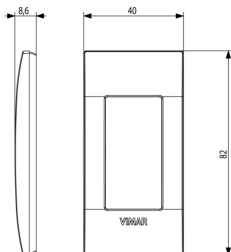

- Arké lives in your time