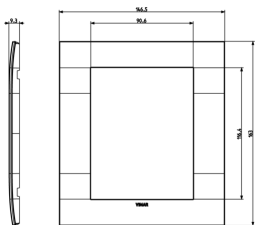

1 NR

19618 - Frame 8M with screws

- Arké lives in your time

3D

- **Class group:** Domestic switching devices
- **Class:** Cover frame for domestic switching devices
- **Number of units:** 8
- **Mounting direction:** Horizontal and vertical
- **Number of units horizontal:** 4
- **Number of units vertical:** 2
- **Number of modules horizontal (module system):** 4
- **Number of modules vertical (module system):** 2
- **With mounting grid:** Yes
- **Suitable for subfloor installation duct box:** Yes
- **Suitable for wall duct:** Yes
- **Suitable for built-in installation:** Yes
- **Label space/information surface:** Yes
- **Material:** Metal
- **Material quality:** Other
- **Halogen free:** Yes
- **Surface protection:** Lacquered
- **Surface finishing:** Matt
- **Colour:** White
- **RAL-number (similar):** 9016
- **Transparent:** No
- **With hinged lid:** No
- **Degree of protection (IP):** IP00
- **Type of fastening:** Clamp mounting
- **Width:** 146,50 mm
- **Height:** 163,00 mm
- **Depth:** 9,30 mm
- **Built-in width:** 146,50 mm
- **Built-in height:** 163,00 mm
- **Diameter bore hole (opening):** 0 mm
- 00. CE Marking - EU
- 01. IMQ - Italy ([download](#))
- 29. QCERT - Colombia
- 43. UKCA mark - Great Britain

8007352447646
1 NR
18.5x18.5x2.2 [cm]
248.1 [g]

Vimar