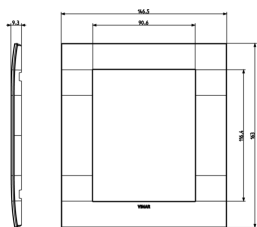

ARKÉ: Classic plate 8M metal gold

19668.07

Wiring devices / Traditional wiring devices / ARKÉ / Cover plates

Classic plate 8M metal gold

8 (4+4)-module Classic cover plate, metal, gold

3 - Active

1 NR

- Arké lives in your time

3D