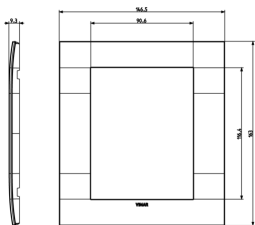

ARKÉ: Classic plate 8M metal matt champagne

19668.13

Wiring devices / Traditional wiring devices / ARKÉ / Cover plates

Classic plate 8M metal matt champagne

8 (4+4)-module Classic cover plate, metal, matt champagne

3 - Active

1 NR

- Arké lives in your time

3D