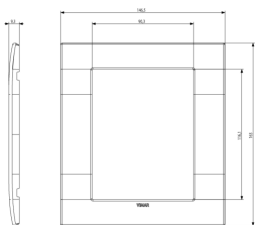

### Classic plate 8M aluminium lava

8 (4+4)-module Classic cover plate, aluminium, lava

3 - Active

1 NR

19618 - Frame 8M with screws

- Arké lives in your time

3D

- **Class group:** Domestic switching devices
- **Class:** Cover frame for domestic switching devices
- **Number of units:** 8
- **Mounting direction:** Horizontal and vertical
- **Number of units horizontal:** 4
- **Number of units vertical:** 2
- **Number of modules horizontal (module system):** 4
- **Number of modules vertical (module system):** 2
- **With mounting grid:** Yes
- **Suitable for subfloor installation duct box:** Yes
- **Suitable for wall duct:** Yes
- **Suitable for built-in installation:** Yes
- **Label space/information surface:** Yes
- **Material:** Metal
- **Material quality:** Aluminium
- **Halogen free:** Yes
- **Surface protection:** Anodised
- **Surface finishing:** Matt
- **Colour:** Aluminium
- **RAL-number (similar):** 7048
- **Transparent:** No
- **With hinged lid:** No
- **Degree of protection (IP):** IP00
- **Type of fastening:** Clamp mounting
- **Width:** 146,50 mm
- **Height:** 163,00 mm
- **Depth:** 9,30 mm
- **Built-in width:** 146,50 mm
- **Built-in height:** 163,00 mm
- **Diameter bore hole (opening):** 0 mm
- 00. CE Marking - EU
- 01. IMQ - Italy ([download](#))
- 29. QCERT - Colombia
- 43. UKCA mark - Great Britain

8007352447714  
1 NR  
18.5x18.5x2.2 [cm]  
118.4 [g]

Vimar