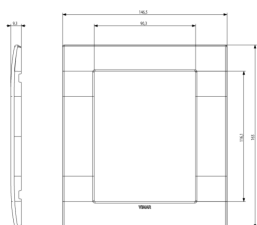

3 - Active

1 NR

19618 - Frame 8M with screws

- Arké lives in your time

3D

- **Class group:** Domestic switching devices
- **Class:** Cover frame for domestic switching devices
- **Number of units:** 8
- **Mounting direction:** Horizontal and vertical
- **Number of units horizontal:** 4
- **Number of units vertical:** 2
- **Number of modules horizontal (module system):** 4
- **Number of modules vertical (module system):** 2
- **With mounting grid:** Yes
- **Suitable for subfloor installation duct box:** Yes
- **Suitable for wall duct:** Yes
- **Suitable for built-in installation:** Yes
- **Label space/information surface:** Yes
- **Material:** Metal
- **Material quality:** Aluminium

- **Halogen free:** Yes
- **Surface protection:** Anodised
- **Surface finishing:** Matt
- **Colour:** Bronze
- **RAL-number (similar):** 1036
- **Transparent:** No
- **With hinged lid:** No
- **Degree of protection (IP):** IP00
- **Type of fastening:** Clamp mounting
- **Width:** 146,50 mm
- **Height:** 163,00 mm
- **Depth:** 9,30 mm
- **Built-in width:** 146,50 mm
- **Built-in height:** 163,00 mm
- **Diameter bore hole (opening):** 0 mm