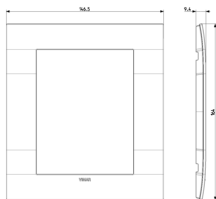

### Classic plate 8M Reflex smoke grey

8-module Classic cover plate, technopolymer, Reflex smoke grey

3 - Active

1 NR

19618 - Frame 8M with screws

- Arké lives in your time

3D

- **Class group:** Domestic switching devices
- **Class:** Cover frame for domestic switching devices
- **Number of units:** 8
- **Mounting direction:** Horizontal and vertical
- **Number of units horizontal:** 4
- **Number of units vertical:** 2
- **Number of modules horizontal (module system):** 4
- **Number of modules vertical (module system):** 2
- **With mounting grid:** Yes
- **Suitable for subfloor installation duct box:** Yes
- **Suitable for wall duct:** Yes
- **Suitable for built-in installation:** Yes
- **Label space/information surface:** Yes
- **Material:** Plastic
- **Material quality:** Plastic glass

- **Halogen free:** Yes
- **Surface protection:** Untreated
- **Surface finishing:** Glossy
- **Colour:** Grey
- **RAL-number (similar):** 7043
- **Transparent:** No
- **With hinged lid:** No
- **Degree of protection (IP):** IP00
- **Type of fastening:** Clamp mounting
- **Width:** 146,50 mm
- **Height:** 164,00 mm
- **Depth:** 9,40 mm
- **Built-in width:** 146,50 mm
- **Built-in height:** 164,00 mm
- **Diameter bore hole (opening):** 0 mm