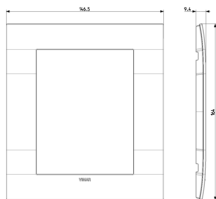

1 NR

19618 - Frame 8M with screws

- Arké lives in your time

3D

- **Class group:** Domestic switching devices
- **Class:** Cover frame for domestic switching devices
- **Number of units:** 8
- **Mounting direction:** Horizontal and vertical
- **Number of units horizontal:** 4
- **Number of units vertical:** 2
- **Number of modules horizontal (module system):** 4
- **Number of modules vertical (module system):** 2
- **With mounting grid:** Yes
- **Suitable for subfloor installation duct box:** Yes
- **Suitable for wall duct:** Yes
- **Suitable for built-in installation:** Yes
- **Label space/information surface:** Yes
- **Material:** Plastic
- **Material quality:** Plastic glass

- **Halogen free:** Yes
- **Surface protection:** Untreated
- **Surface finishing:** Glossy
- **Colour:** Orange
- **RAL-number (similar):** 2003
- **Transparent:** No
- **With hinged lid:** No
- **Degree of protection (IP):** IP00
- **Type of fastening:** Clamp mounting
- **Width:** 146,50 mm
- **Height:** 164,00 mm
- **Depth:** 9,40 mm
- **Built-in width:** 146,50 mm
- **Built-in height:** 164,00 mm
- **Diameter bore hole (opening):** 0 mm