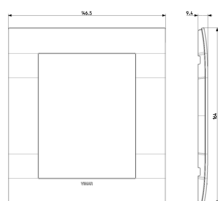

3 - Active

1 NR

19618 - Frame 8M with screws

- Arké lives in your time

3D

- **Class group:** Domestic switching devices
- **Class:** Cover frame for domestic switching devices
- **Number of units:** 8
- **Mounting direction:** Horizontal and vertical
- **Number of units horizontal:** 4
- **Number of units vertical:** 2
- **Number of modules horizontal (module system):** 4
- **Number of modules vertical (module system):** 2
- **With mounting grid:** Yes
- **Suitable for subfloor installation duct box:** Yes
- **Suitable for wall duct:** Yes
- **Suitable for built-in installation:** Yes
- **Label space/information surface:** Yes
- **Material:** Plastic
- **Material quality:** Plastic glass

- **Halogen free:** Yes
- **Surface protection:** Untreated
- **Surface finishing:** Glossy
- **Colour:** Green
- **RAL-number (similar):** 6019
- **Transparent:** No
- **With hinged lid:** No
- **Degree of protection (IP):** IP00
- **Type of fastening:** Clamp mounting
- **Width:** 146,50 mm
- **Height:** 164,00 mm
- **Depth:** 9,40 mm
- **Built-in width:** 146,50 mm
- **Built-in height:** 164,00 mm
- **Diameter bore hole (opening):** 0 mm