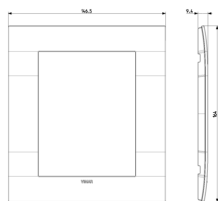

3 - Active

1 NR

19618 - Frame 8M with screws

- Arké lives in your time

3D

- **Class group:** Domestic switching devices
- **Class:** Cover frame for domestic switching devices
- **Number of units:** 8
- **Mounting direction:** Horizontal and vertical
- **Number of units horizontal:** 4
- **Number of units vertical:** 2
- **Number of modules horizontal (module system):** 4
- **Number of modules vertical (module system):** 2
- **With mounting grid:** Yes
- **Suitable for subfloor installation duct box:** Yes
- **Suitable for wall duct:** Yes
- **Suitable for built-in installation:** Yes
- **Label space/information surface:** Yes
- **Material:** Plastic
- **Material quality:** Plastic glass

- **Halogen free:** Yes
- **Surface protection:** Untreated
- **Surface finishing:** Glossy
- **Colour:** White
- **RAL-number (similar):** 9010
- **Transparent:** No
- **With hinged lid:** No
- **Degree of protection (IP):** IP00
- **Type of fastening:** Clamp mounting
- **Width:** 146,50 mm
- **Height:** 164,00 mm
- **Depth:** 9,40 mm
- **Built-in width:** 146,50 mm
- **Built-in height:** 164,00 mm
- **Diameter bore hole (opening):** 0 mm