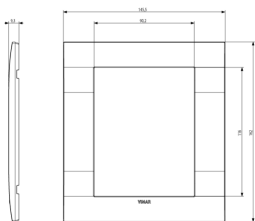

ARKÉ: Classic plate 8M technopolymer matt blue

19668.76

Wiring devices / Traditional wiring devices / ARKÉ / Cover plates

Classic plate 8M technopolymer matt blue

8 (4+4)-module Classic cover plate, technopolymer, matt blue

3 - Active

1 NR

- Arké lives in your time

3D