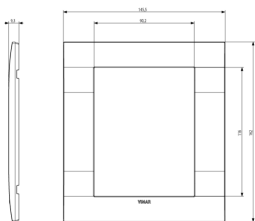

ARKÉ: Classic plate 8M technopolymer Metal

19668.80

Wiring devices / Traditional wiring devices / ARKÉ / Cover plates

Classic plate 8M technopolymer Metal

8 (4+4)-module Classic cover plate, technopolymer, Metal

3 - Active

1 NR

- Arké lives in your time

3D