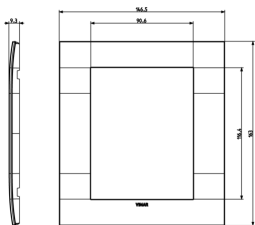

### Classic plate 8M metal polar TL

8-module Classic cover plate, metal, polar total look, white frame

3 - Active

1 NR

19618 - Frame 8M with screws

- Arké lives in your time

3D

- **Class group:** Domestic switching devices
- **Class:** Cover frame for domestic switching devices
- **Number of units:** 8
- **Mounting direction:** Horizontal and vertical
- **Number of units horizontal:** 4
- **Number of units vertical:** 2
- **Number of modules horizontal (module system):** 4
- **Number of modules vertical (module system):** 2
- **With mounting grid:** Yes
- **Suitable for subfloor installation duct box:** Yes
- **Suitable for wall duct:** Yes
- **Suitable for built-in installation:** Yes
- **Label space/information surface:** Yes
- **Material:** Metal
- **Material quality:** Other

- **Halogen free:** Yes
- **Surface protection:** Lacquered
- **Surface finishing:** Glossy
- **Colour:** White
- **RAL-number (similar):** 9016
- **Transparent:** No
- **With hinged lid:** No
- **Degree of protection (IP):** IP00
- **Type of fastening:** Clamp mounting
- **Width:** 146,50 mm
- **Height:** 163,00 mm
- **Depth:** 9,30 mm
- **Built-in width:** 146,50 mm
- **Built-in height:** 163,00 mm
- **Diameter bore hole (opening):** 0 mm

- 00. CE Marking - EU
- 01. IMQ - Italy ([download](#))

- 29. QCERT - Colombia
- 43. UKCA mark - Great Britain

8007352538252  
 1 NR  
 18.5x18.5x2.2 [cm]  
 249.9 [g]