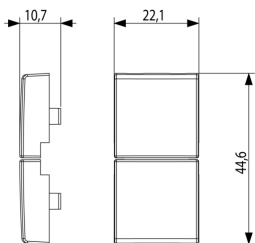

ARKÉ: 2 half buttons 1M fixed white

19751.0.B

Smart systems&products / By-me Plus / ARKÉ / Buttons

2 half buttons 1M fixed white

Two interchangeable half-buttons, neutral, 1 module, white

3 - Active

1 NR

- [Arké lives in your time](#)

8007352591905
1 NR
6.5x4x1 [cm]
3.5 [g]

8007352591912
20 NR
12.3x9.6x5.1 [cm]
105.4 [g]

Vimar