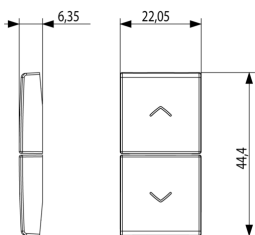

2 half buttons 1M arrows symbol white

Two interchangeable half-buttons, directional arrows symbol, 1 module, white

3 - Active

1 NR

- [Arké lives in your time](#)