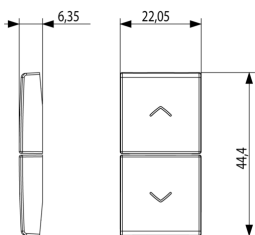

### 2 half buttons 1M arrows symbol Metal

Two interchangeable half-buttons, directional arrows symbol, 1 module, Metal

3 - Active

1 NR

- [Arké lives in your time](#)

3D

- **Class group:** Installation bus systems
- **Class:** Touch rocker for bus system
- **Bus system KNX:** Yes
- **Bus system KNX-RF (Radio Frequent):** No
- **Bus system radio frequent:** No
- **Bus system LON:** No
- **Bus system Powernet:** No
- **Other bus systems:** Other

8 007352601451

8007352601451  
1 NR  
4.44x2.3x0.67 [cm]  
3.1 [g]

8 007352606791

8007352606791  
20 NR  
12.3x9.6x5.1 [cm]  
98 [g]

Vimar