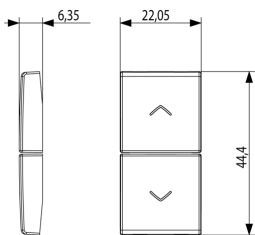

- [Arké lives in your time](#)