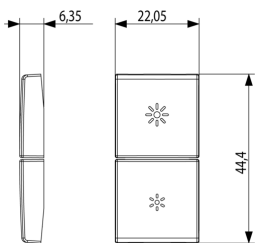

- [Arké lives in your time](#)