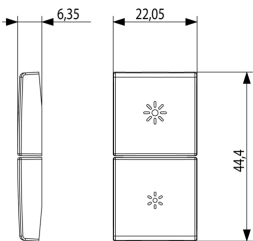

- [Arké lives in your time](#)