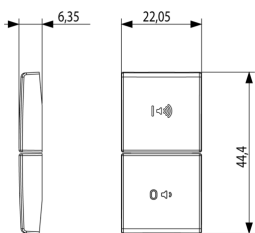

- [Arké lives in your time](#)