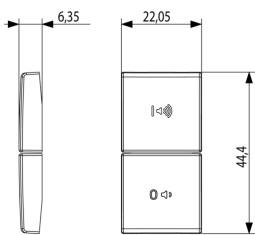

### 2 half buttons 1M ON/OFF vol.symb.grey

Two interchangeable half-buttons, I/O volume symbol, 1 module, grey

3 - Active

1 NR

- [Arké lives in your time](#)

3D

- **Class group:** Installation bus systems
- **Class:** Touch rocker for bus system
- **Bus system KNX:** Yes
- **Bus system KNX-RF (Radio Frequent):** No
- **Bus system radio frequent:** No
- **Bus system LON:** No
- **Bus system Powernet:** No
- **Other bus systems:** Other

8007352591660  
 1 NR  
 4.44x2.3x0.67 [cm]  
 3.2 [g]

8007352591677  
 20 NR  
 12.3x9.6x5.1 [cm]  
 96.6 [g]

Vimar