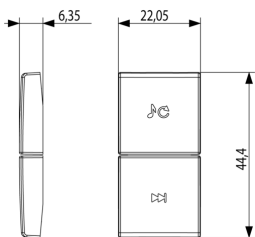

### 2 half buttons 1M track/source white

Two interchangeable half-buttons, function/track change symbol, 1 module, white

3 - Active

1 NR

- [Arké lives in your time](#)

3D

- **Class group:** Installation bus systems
- **Class:** Touch rocker for bus system
- **Bus system KNX:** Yes
- **Bus system KNX-RF (Radio Frequent):** No
- **Bus system radio frequent:** No
- **Bus system LON:** No
- **Bus system Powernet:** No
- **Other bus systems:** Other

8007352591882  
 1 NR  
 6.5x4x1 [cm]  
 3.3 [g]

8007352591899  
 20 NR  
 12.3x9.6x5.1 [cm]  
 98.8 [g]

Vimar