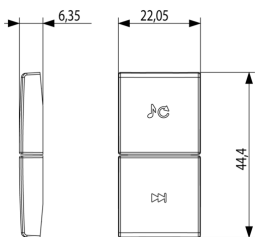

2 half buttons 1M track/source Metal

Two interchangeable half-buttons, function/track change symbol, 1 module, Metal

3 - Active

1 NR

- [Arké lives in your time](#)