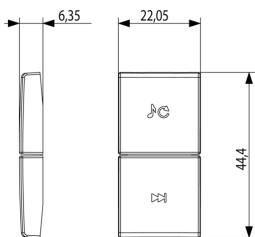

### 2 half buttons 1M track/source grey

Two interchangeable half-buttons, function/track change symbol, 1 module, grey

3 - Active

1 NR

- [Arké lives in your time](#)

3D

- **Class group:** Installation bus systems
- **Class:** Touch rocker for bus system
- **Bus system KNX:** Yes
- **Bus system KNX-RF (Radio Frequent):** No
- **Bus system radio frequent:** No
- **Bus system LON:** No
- **Bus system Powernet:** No
- **Other bus systems:** Other

- **Radio frequent bidirectional:** No
- **Material:** Plastic
- **Material quality:** Thermoplastic
- **Surface protection:** Untreated
- **Surface finishing:** Matt
- **Colour:** Grey
- **RAL-number (similar):** 7015
- **Transparent:** No

8 007352 591684

8007352591684  
1 NR  
4.44x2.5x0.67 [cm]  
3.2 [g]

8 007352 591691

8007352591691  
20 NR  
12.3x9.6x5.1 [cm]  
95.7 [g]

Vimar