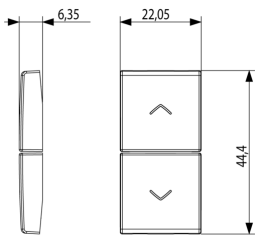

3D

- **Class group:** Installation bus systems
- **Class:** Touch rocker for bus system
- **Bus system KNX:** Yes
- **Bus system KNX-RF (Radio Frequent):** No
- **Bus system radio frequent:** No
- **Bus system LON:** No
- **Bus system Powernet:** No
- **Other bus systems:** Other

- **Radio frequent bidirectional:** No
- **Material:** Plastic
- **Material quality:** Thermoplastic
- **Surface protection:** Other
- **Surface finishing:** Matt
- **Colour:** Grey
- **RAL-number (similar):** 7015
- **Transparent:** No