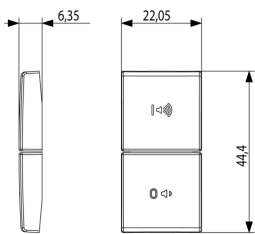

3D

- **Class group:** Installation bus systems
- **Class:** Touch rocker for bus system
- **Bus system KNX:** Yes
- **Bus system KNX-RF (Radio Frequent):** No
- **Bus system radio frequent:** No
- **Bus system LON:** No
- **Bus system Powernet:** No
- **Other bus systems:** Other

- **Radio frequent bidirectional:** No
- **Material:** Plastic
- **Material quality:** Thermoplastic
- **Surface protection:** Other
- **Surface finishing:** Matt
- **Colour:** Grey
- **RAL-number (similar):** 7015
- **Transparent:** No