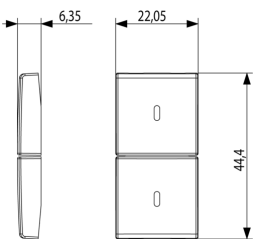

- [Arké lives in your time](#)