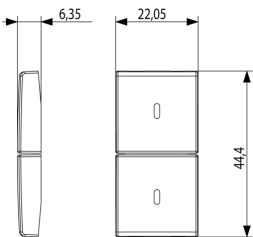

- [Arké lives in your time](#)