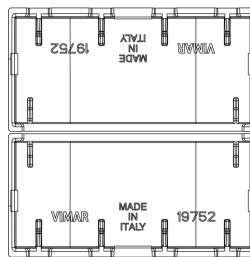

- [Arké lives in your time](#)