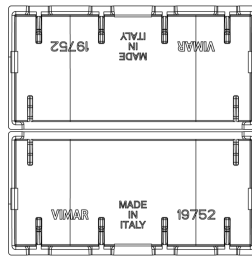

### 2 half buttons 2M arrows symbol white

Two interchangeable half-buttons, directional arrows symbol, 2 modules, white

3 - Active

1 NR

- [Arké lives in your time](#)

3D

- **Class group:** Installation bus systems
- **Class:** Touch rocker for bus system
- **Bus system KNX:** Yes
- **Bus system KNX-RF (Radio Frequent):** No
- **Bus system radio frequent:** No
- **Bus system LON:** No
- **Bus system Powernet:** No
- **Other bus systems:** Other

8007352591967  
1 NR  
6.5x6x1 [cm]  
5.5 [g]

8007352591974  
10 NR  
12.3x9.6x5.1 [cm]  
87.4 [g]

Vimar