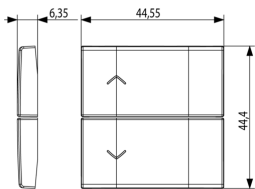

2 half buttons 2M arrows symbol white

Two interchangeable half-buttons, directional arrows symbol, 2 modules, white

3 - Active

1 NR

- [Arké lives in your time](#)