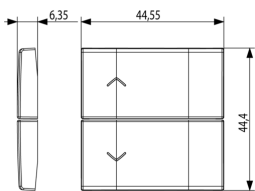

2 half buttons 2M arrows symbol Metal

Two interchangeable half-buttons, directional arrows symbol, 2 modules, Metal

3 - Active

1 NR

- [Arké lives in your time](#)