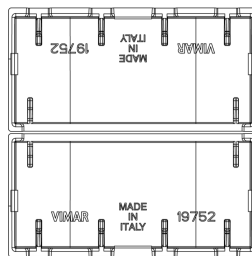

2 half buttons 2M arrows symbol grey

Two interchangeable half-buttons, directional arrows symbol, 2 modules, grey

3 - Active

1 NR

- [Arké lives in your time](#)