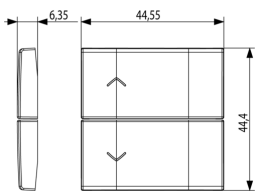

2 half buttons 2M arrows symbol grey

Two interchangeable half-buttons, directional arrows symbol, 2 modules, grey

3 - Active

1 NR

- [Arké lives in your time](#)