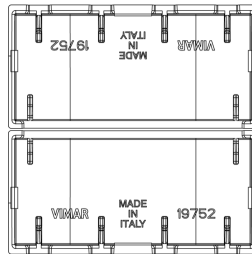

### 2 half buttons 2M regulation symb.white

Two interchangeable half-buttons, regulation symbol, 2 modules, white

3 - Active

1 NR

- [Arké lives in your time](#)

3D

- **Class group:** Installation bus systems
- **Class:** Touch rocker for bus system
- **Bus system KNX:** Yes
- **Bus system KNX-RF (Radio Frequent):** No
- **Bus system radio frequent:** No
- **Bus system LON:** No
- **Bus system Powernet:** No
- **Other bus systems:** Other

8 007352 591981

8007352591981  
1 NR  
6.5x6x1 [cm]  
5.6 [g]

8 007352 591998

8007352591998  
10 NR  
12.3x9.6x5.1 [cm]  
87.1 [g]

Vimar