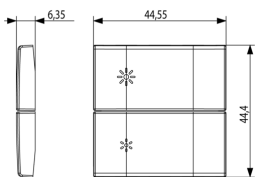

### 2 half buttons 2M regulation symb.white

Two interchangeable half-buttons, regulation symbol, 2 modules, white

3 - Active

1 NR

- [Arké lives in your time](#)

3D

- **Class group:** Installation bus systems
- **Class:** Touch rocker for bus system
- **Bus system KNX:** Yes
- **Bus system KNX-RF (Radio Frequent):** No
- **Bus system radio frequent:** No
- **Bus system LON:** No
- **Bus system Powernet:** No
- **Other bus systems:** Other

8 007352 591981

8007352591981  
1 NR  
6.5x6x1 [cm]  
5.6 [g]

8 007352 591998

8007352591998  
10 NR  
12.3x9.6x5.1 [cm]  
87.1 [g]

Vimar